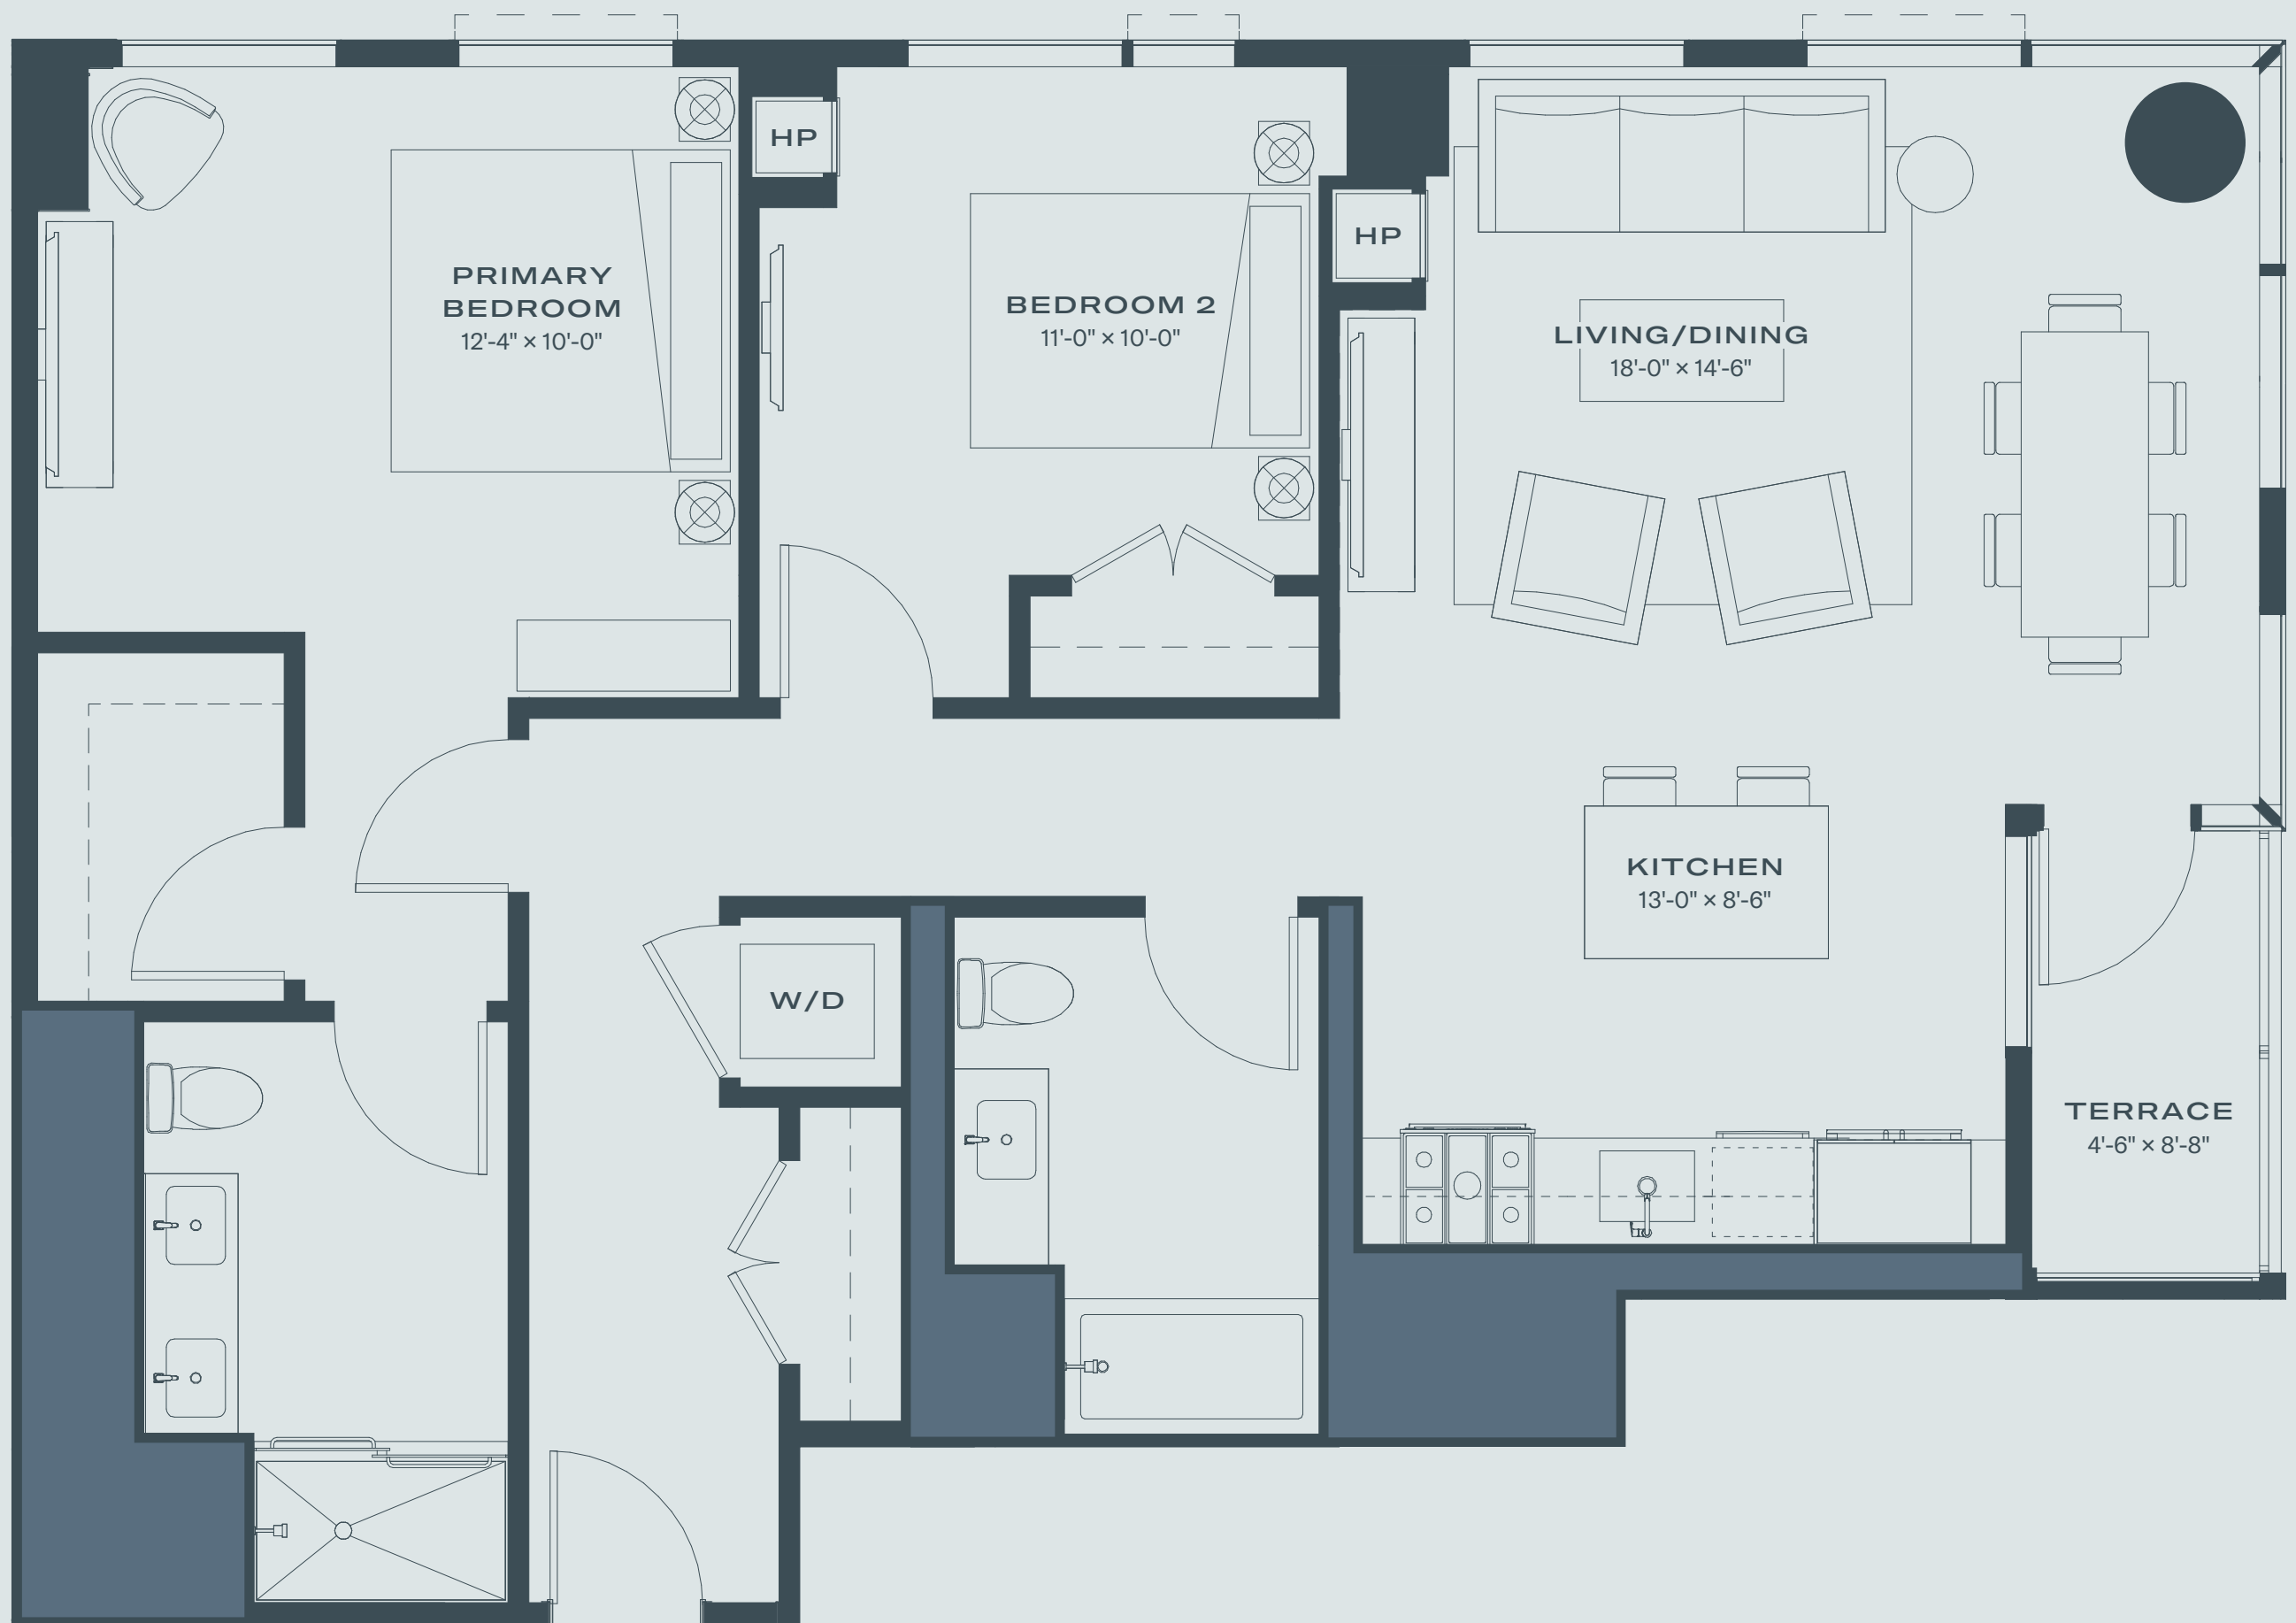

THE REED

SOUTHBANK

RESIDENCE 12 TYPE B

FL 23-30 / 1165 SF / 2 BED 2 BATH

Scale: 5/16" = 1'-0"

0 1' 2'