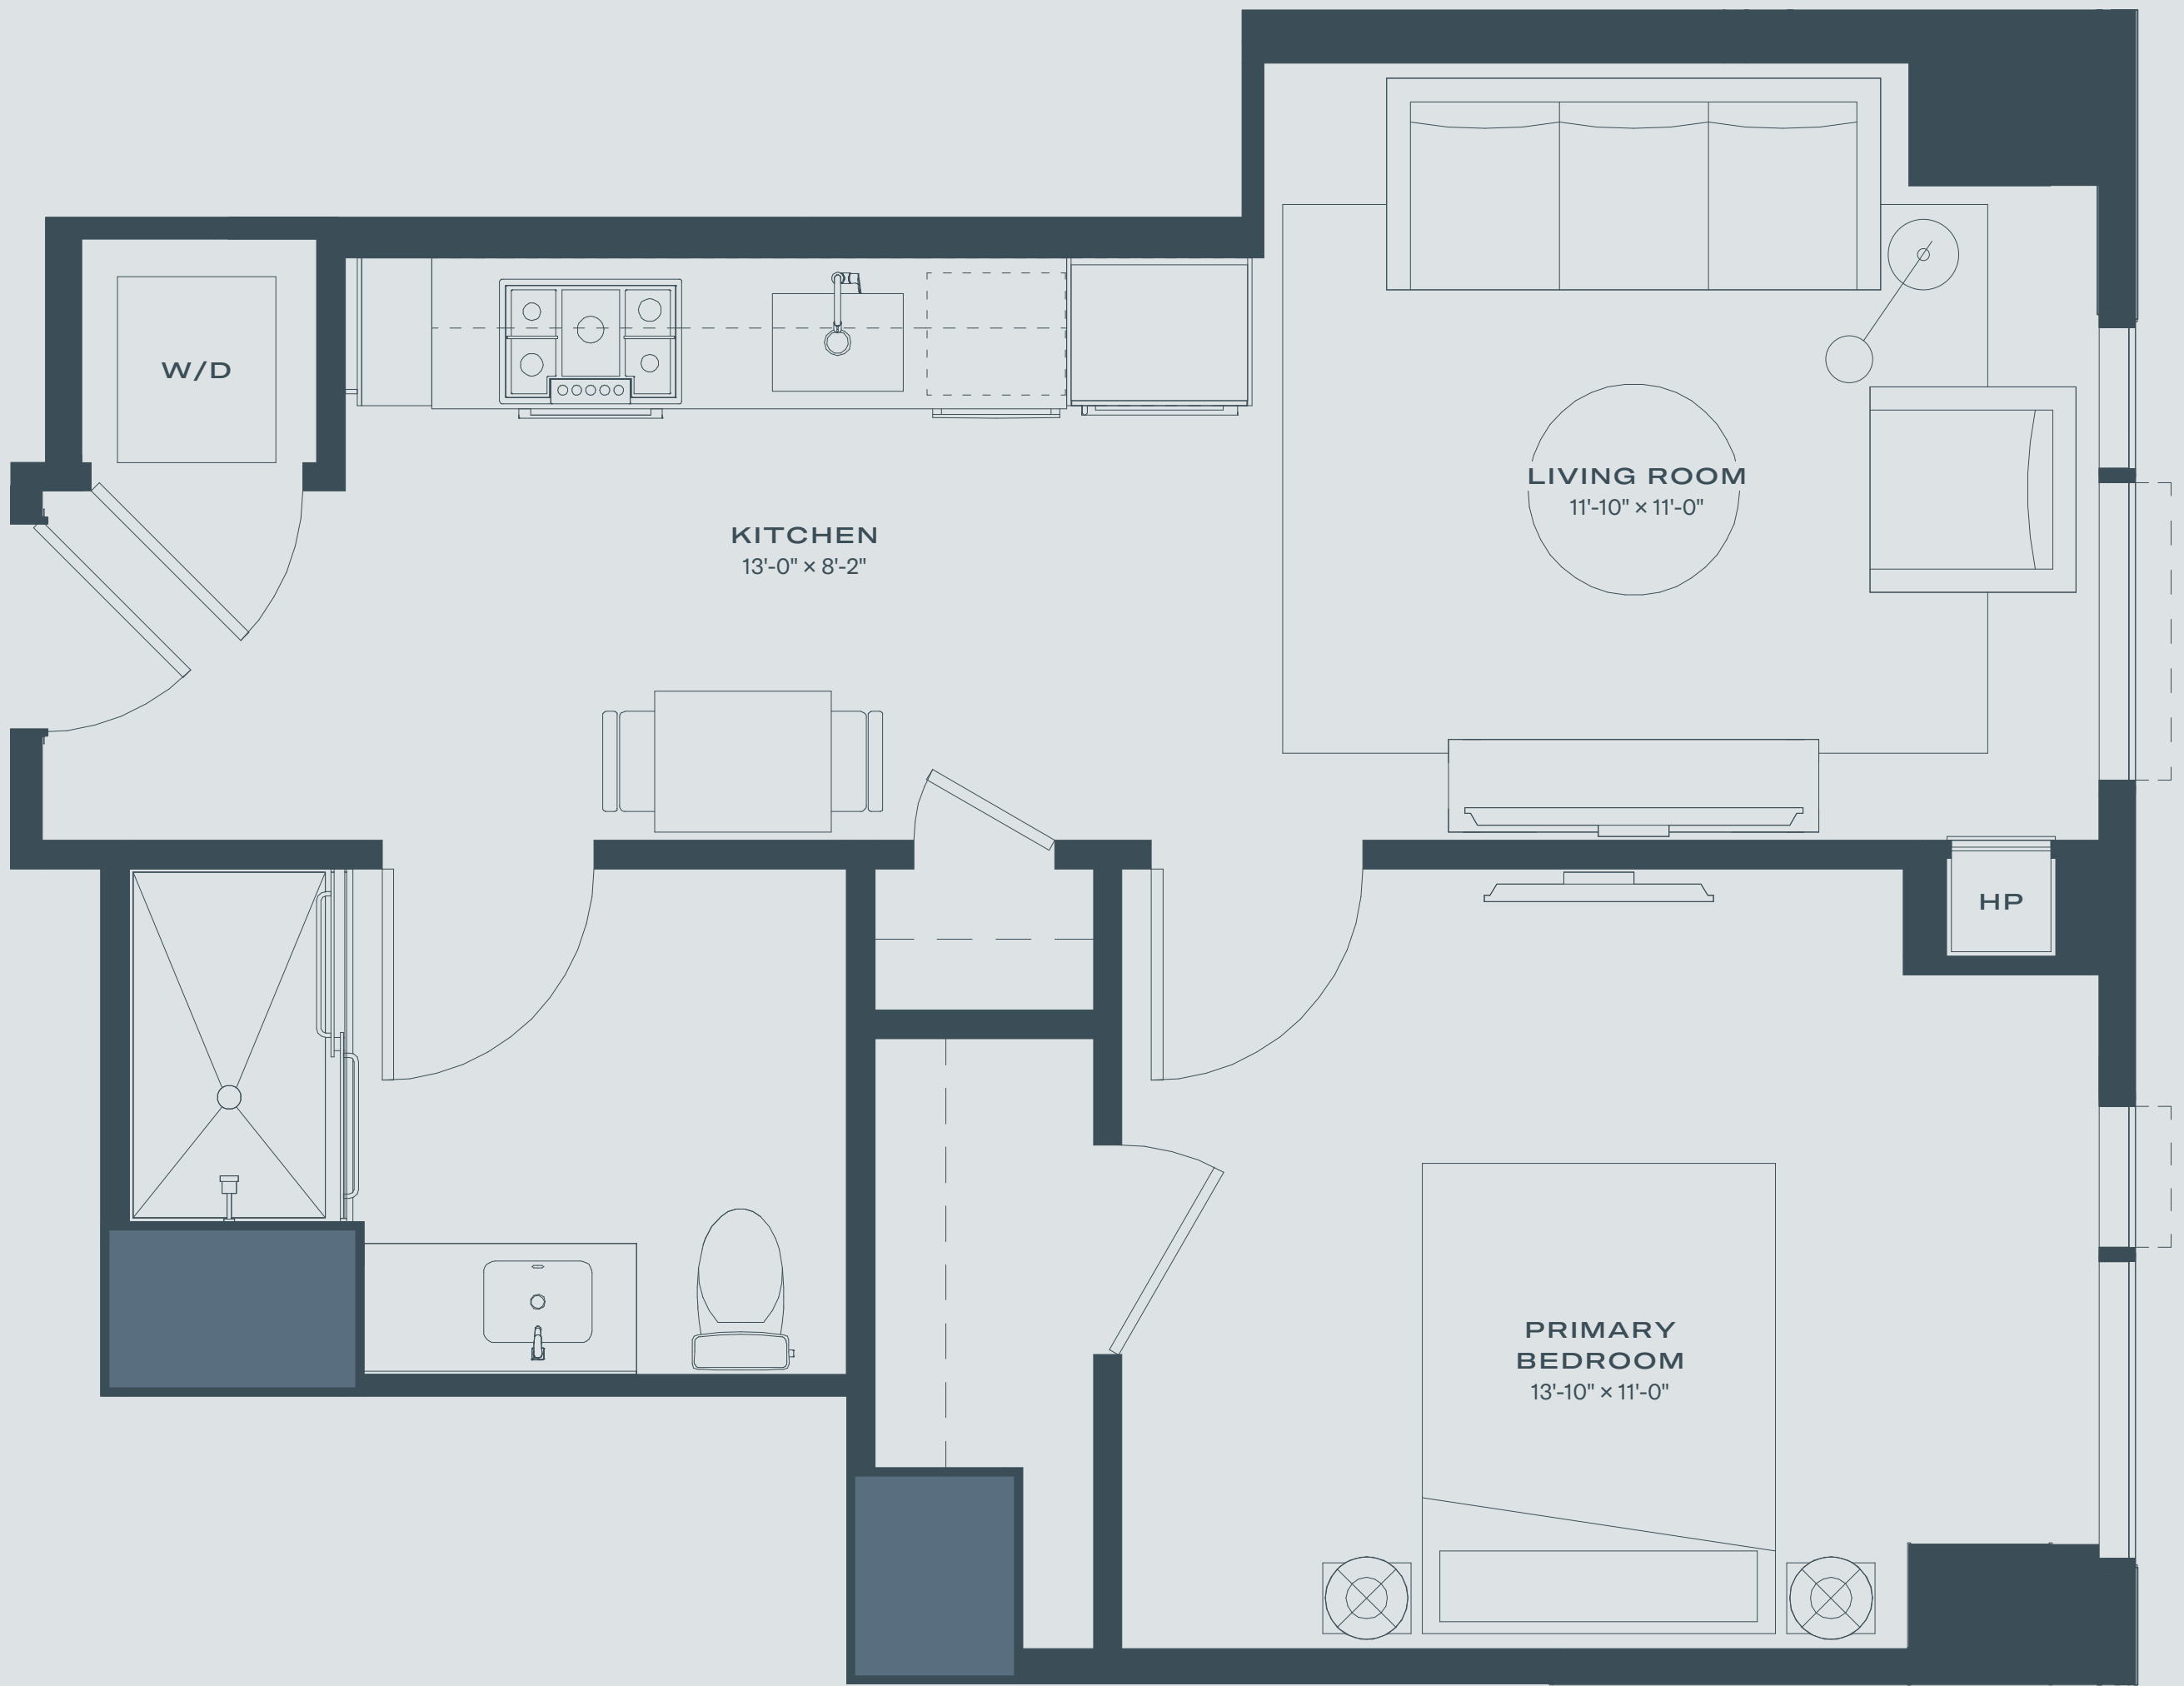

## SOUTHBANK

### RESIDENCE 11

FL 23-41 / 625 SF / 1 BED 1 BATH

Scale: 7/16" = 1'-0" 0 1' 2'