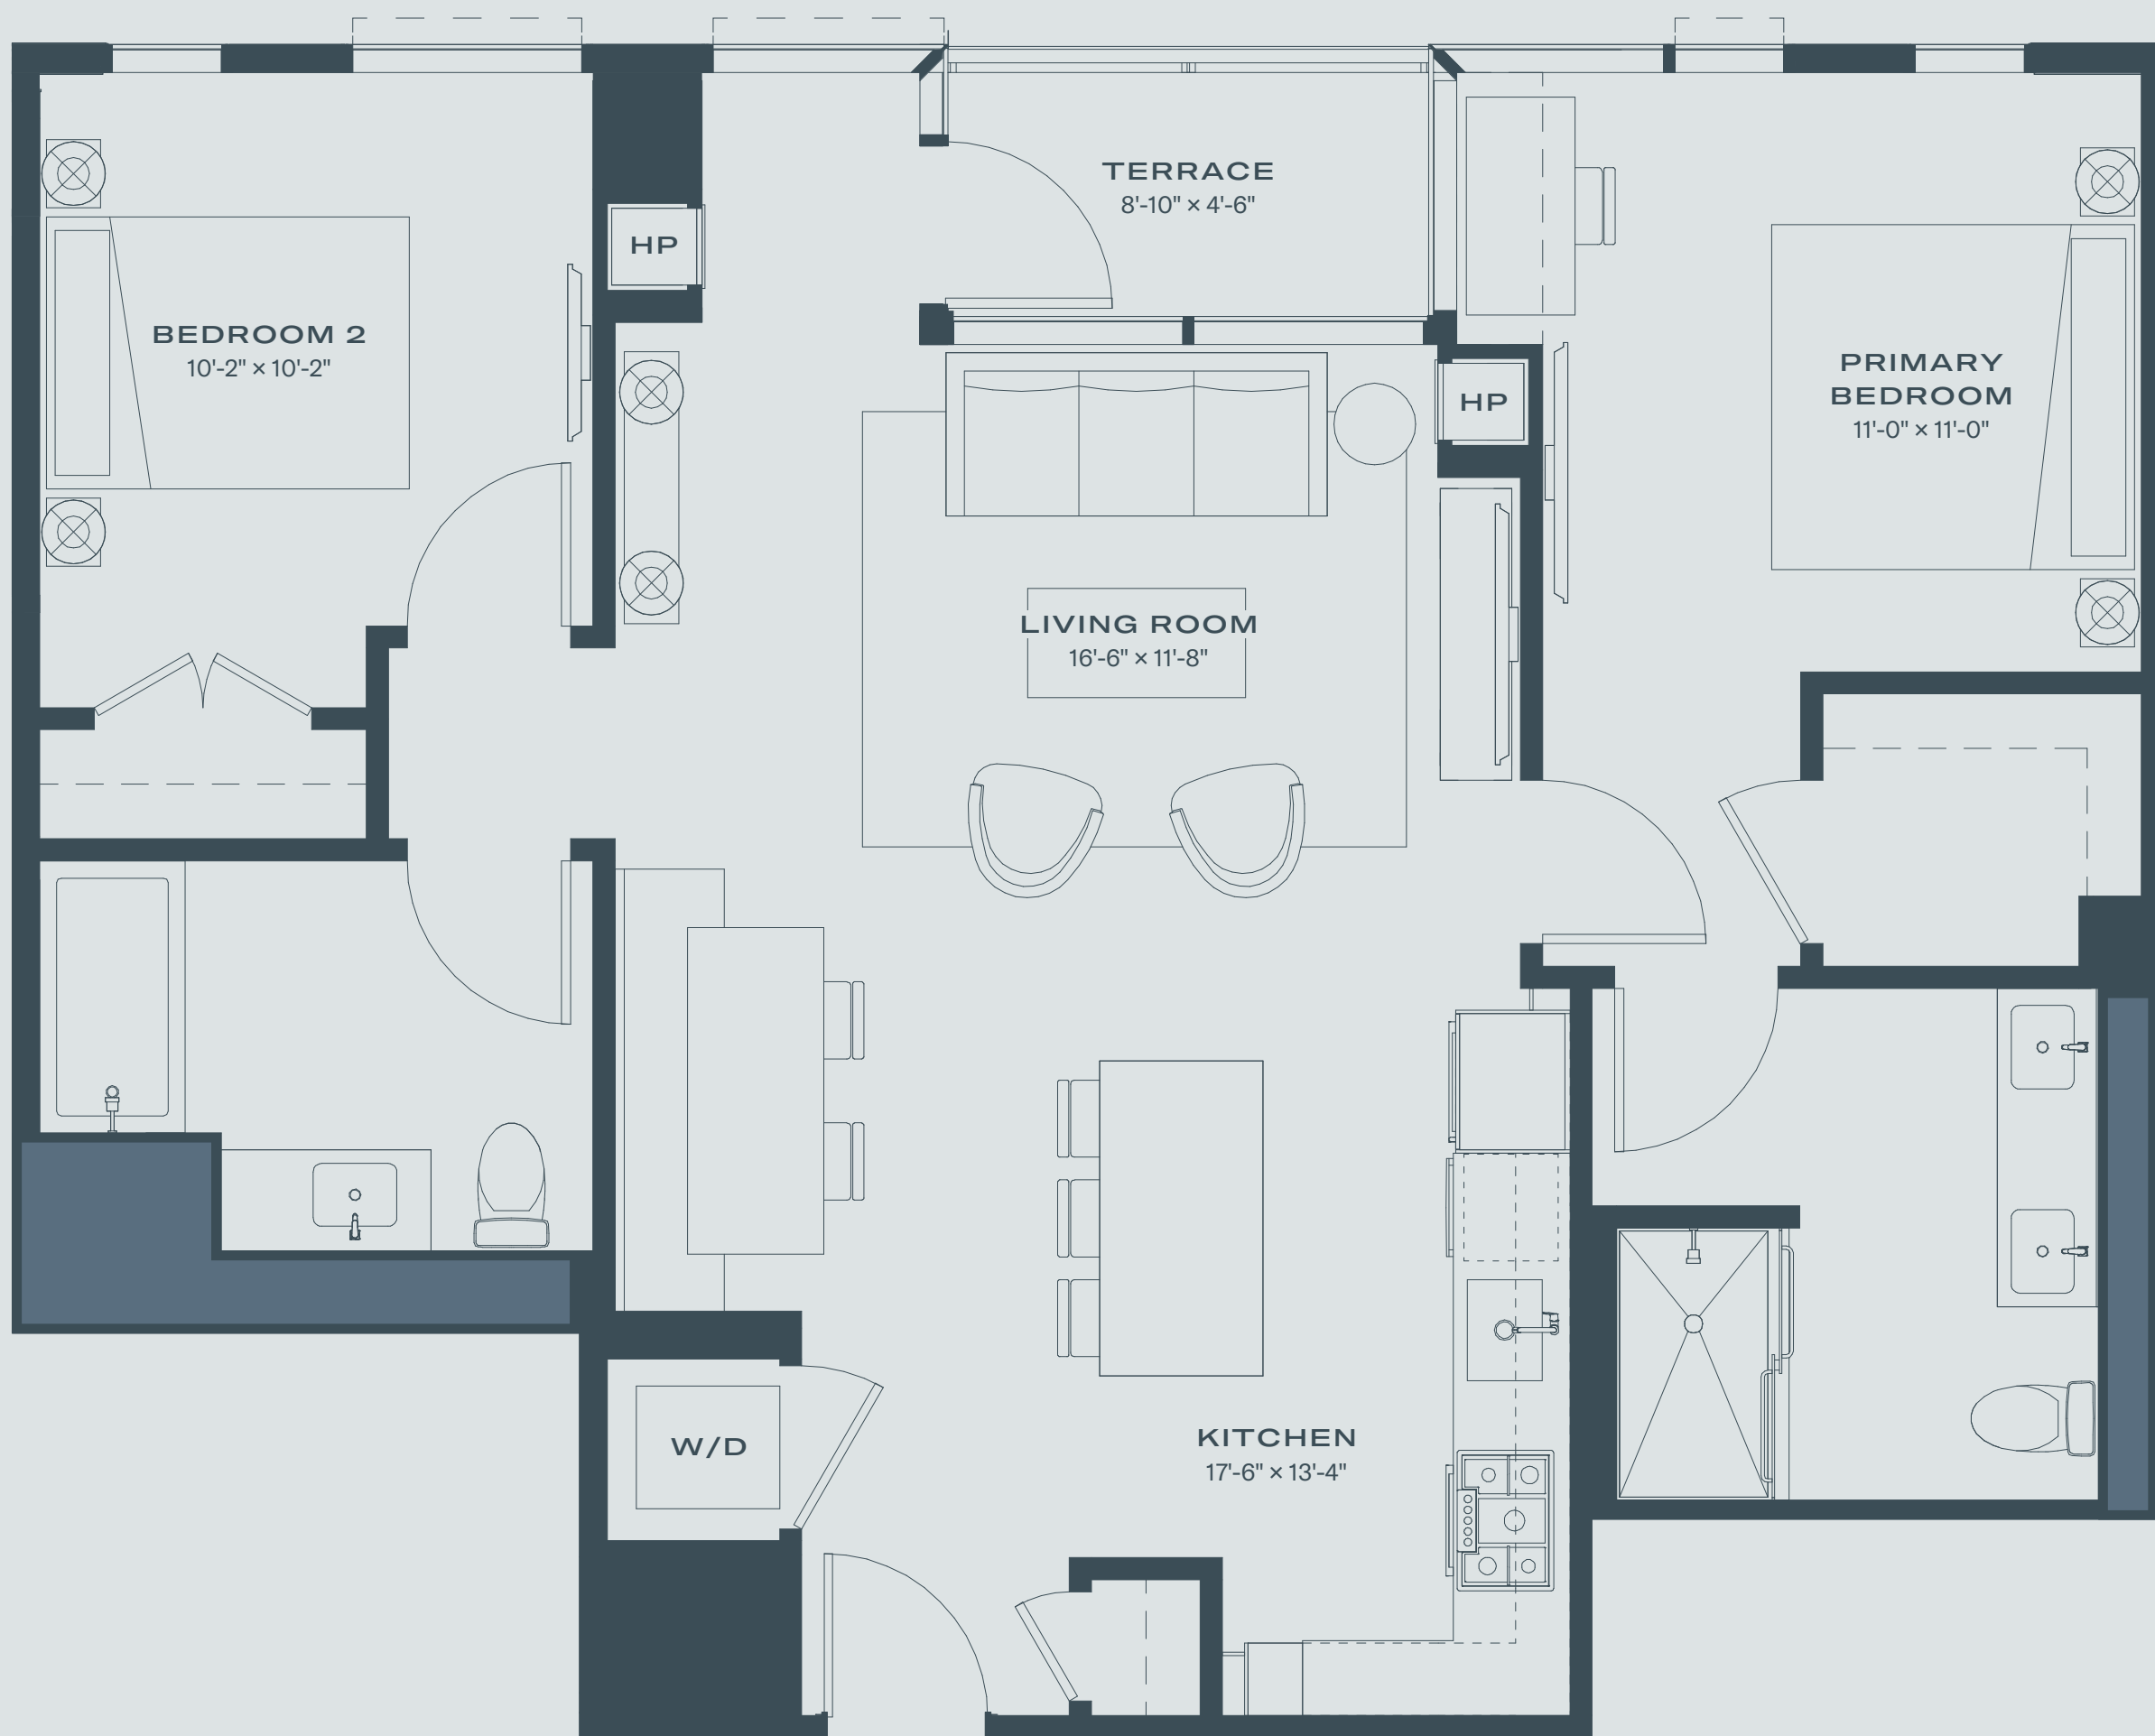

## SOUTHBANK

### RESIDENCE 10 TYPE A

FL 23-30 / 1085 SF / 2 BED 2 BATH

Scale: 5/16" = 1'-0"

0 1' 2'