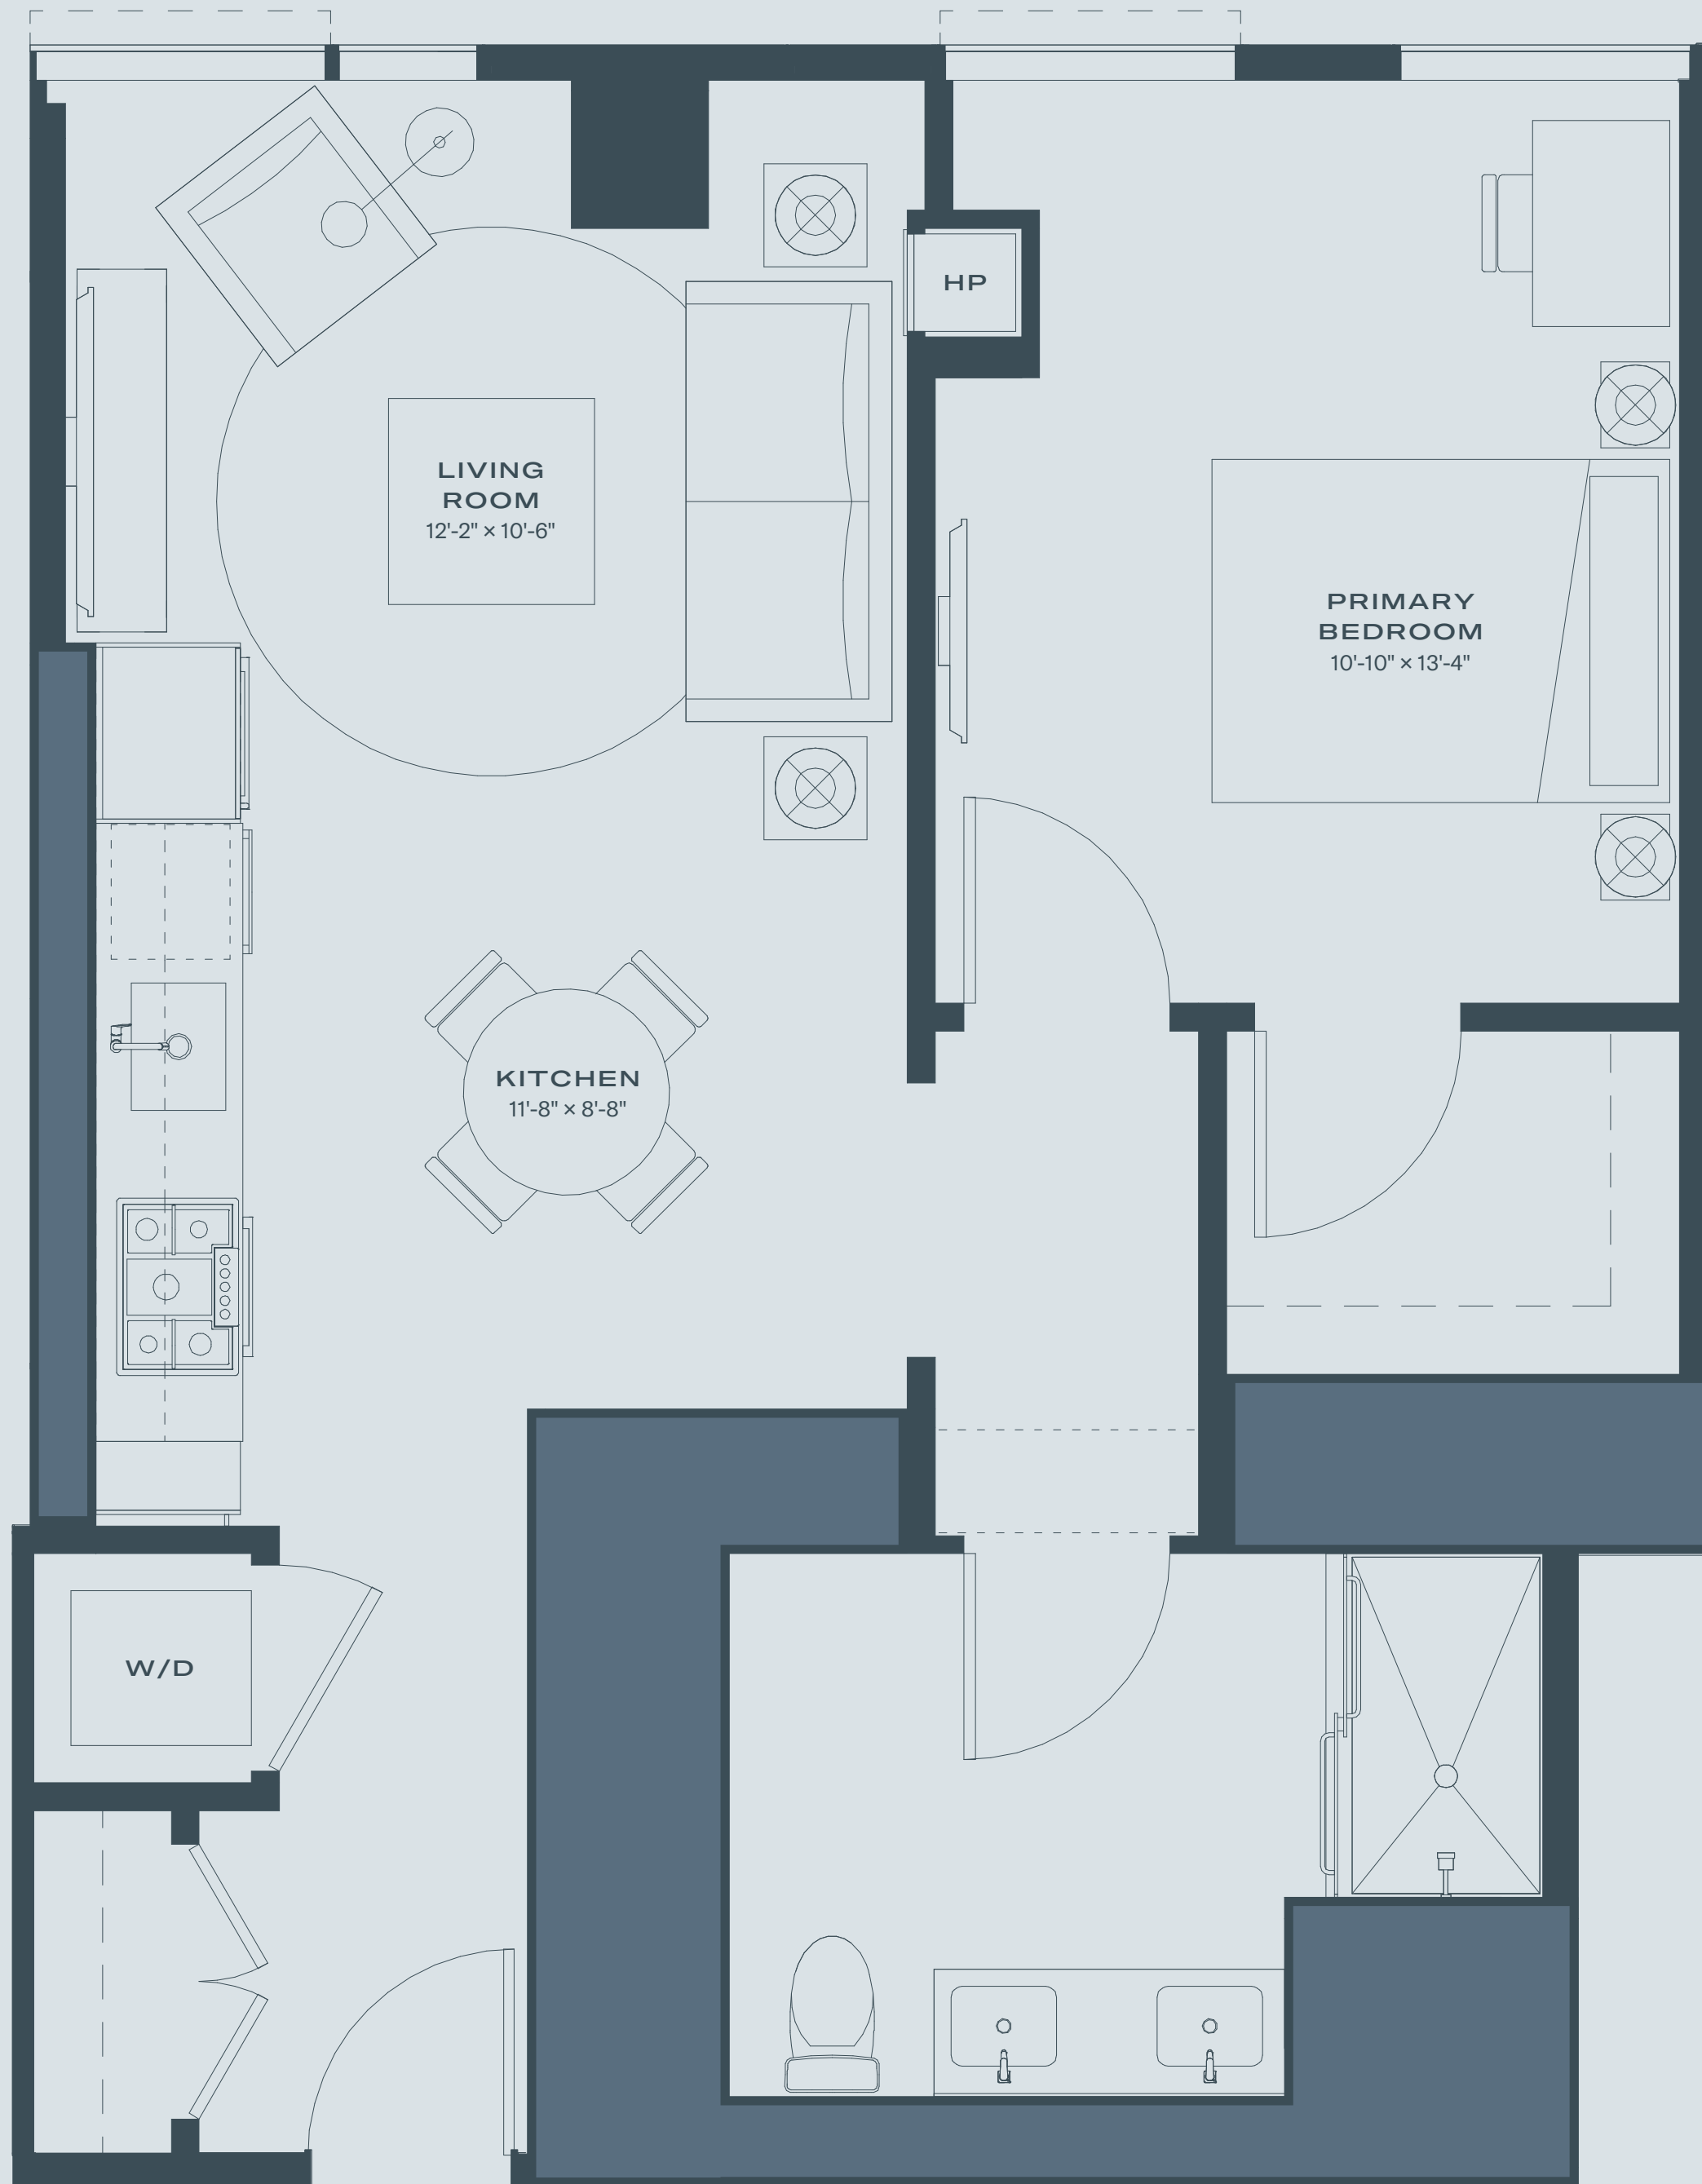

## SOUTHBANK

### RESIDENCE 06

FL 25-36 / 740 SF / 1 BED 1 BATH

Scale: 7/16" = 1'-0" 0 1' 2'