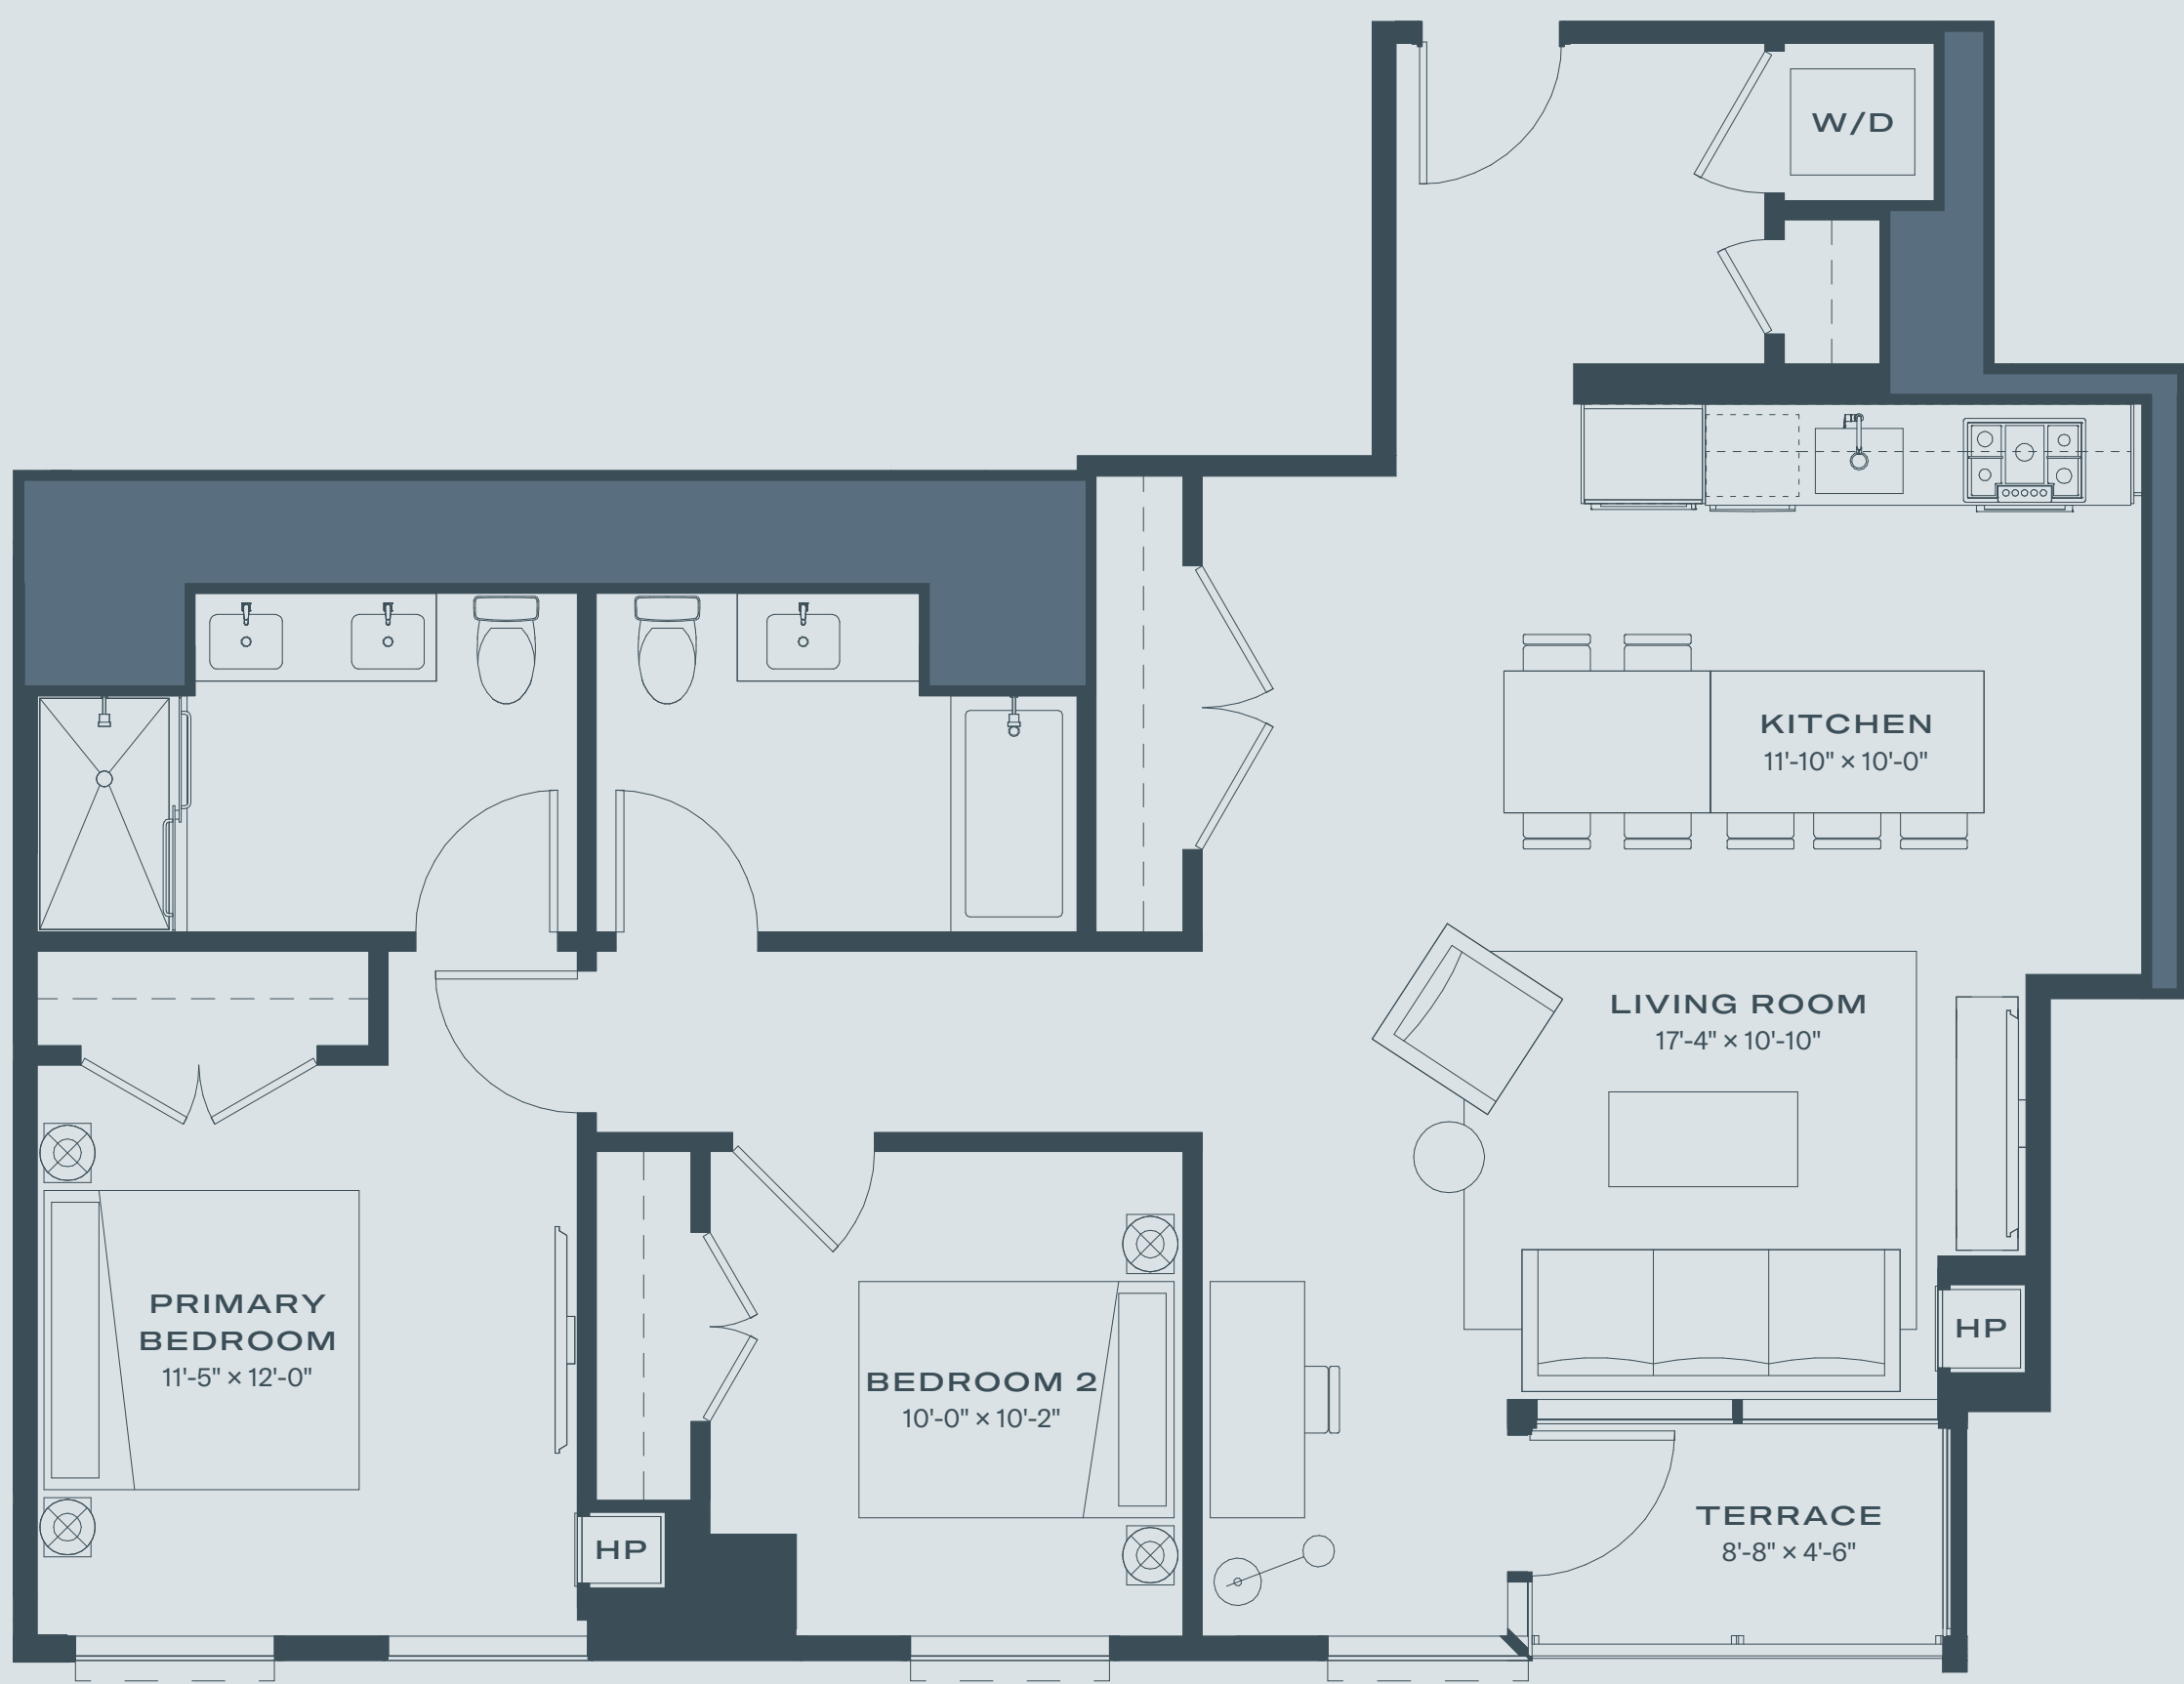

THE REED

SOUTHBANK

RESIDENCE 05

FL 23-41 / 1159 SF / 2 BED 2 BATH

Scale: 1/4" = 1'-0"

0 1' 2'