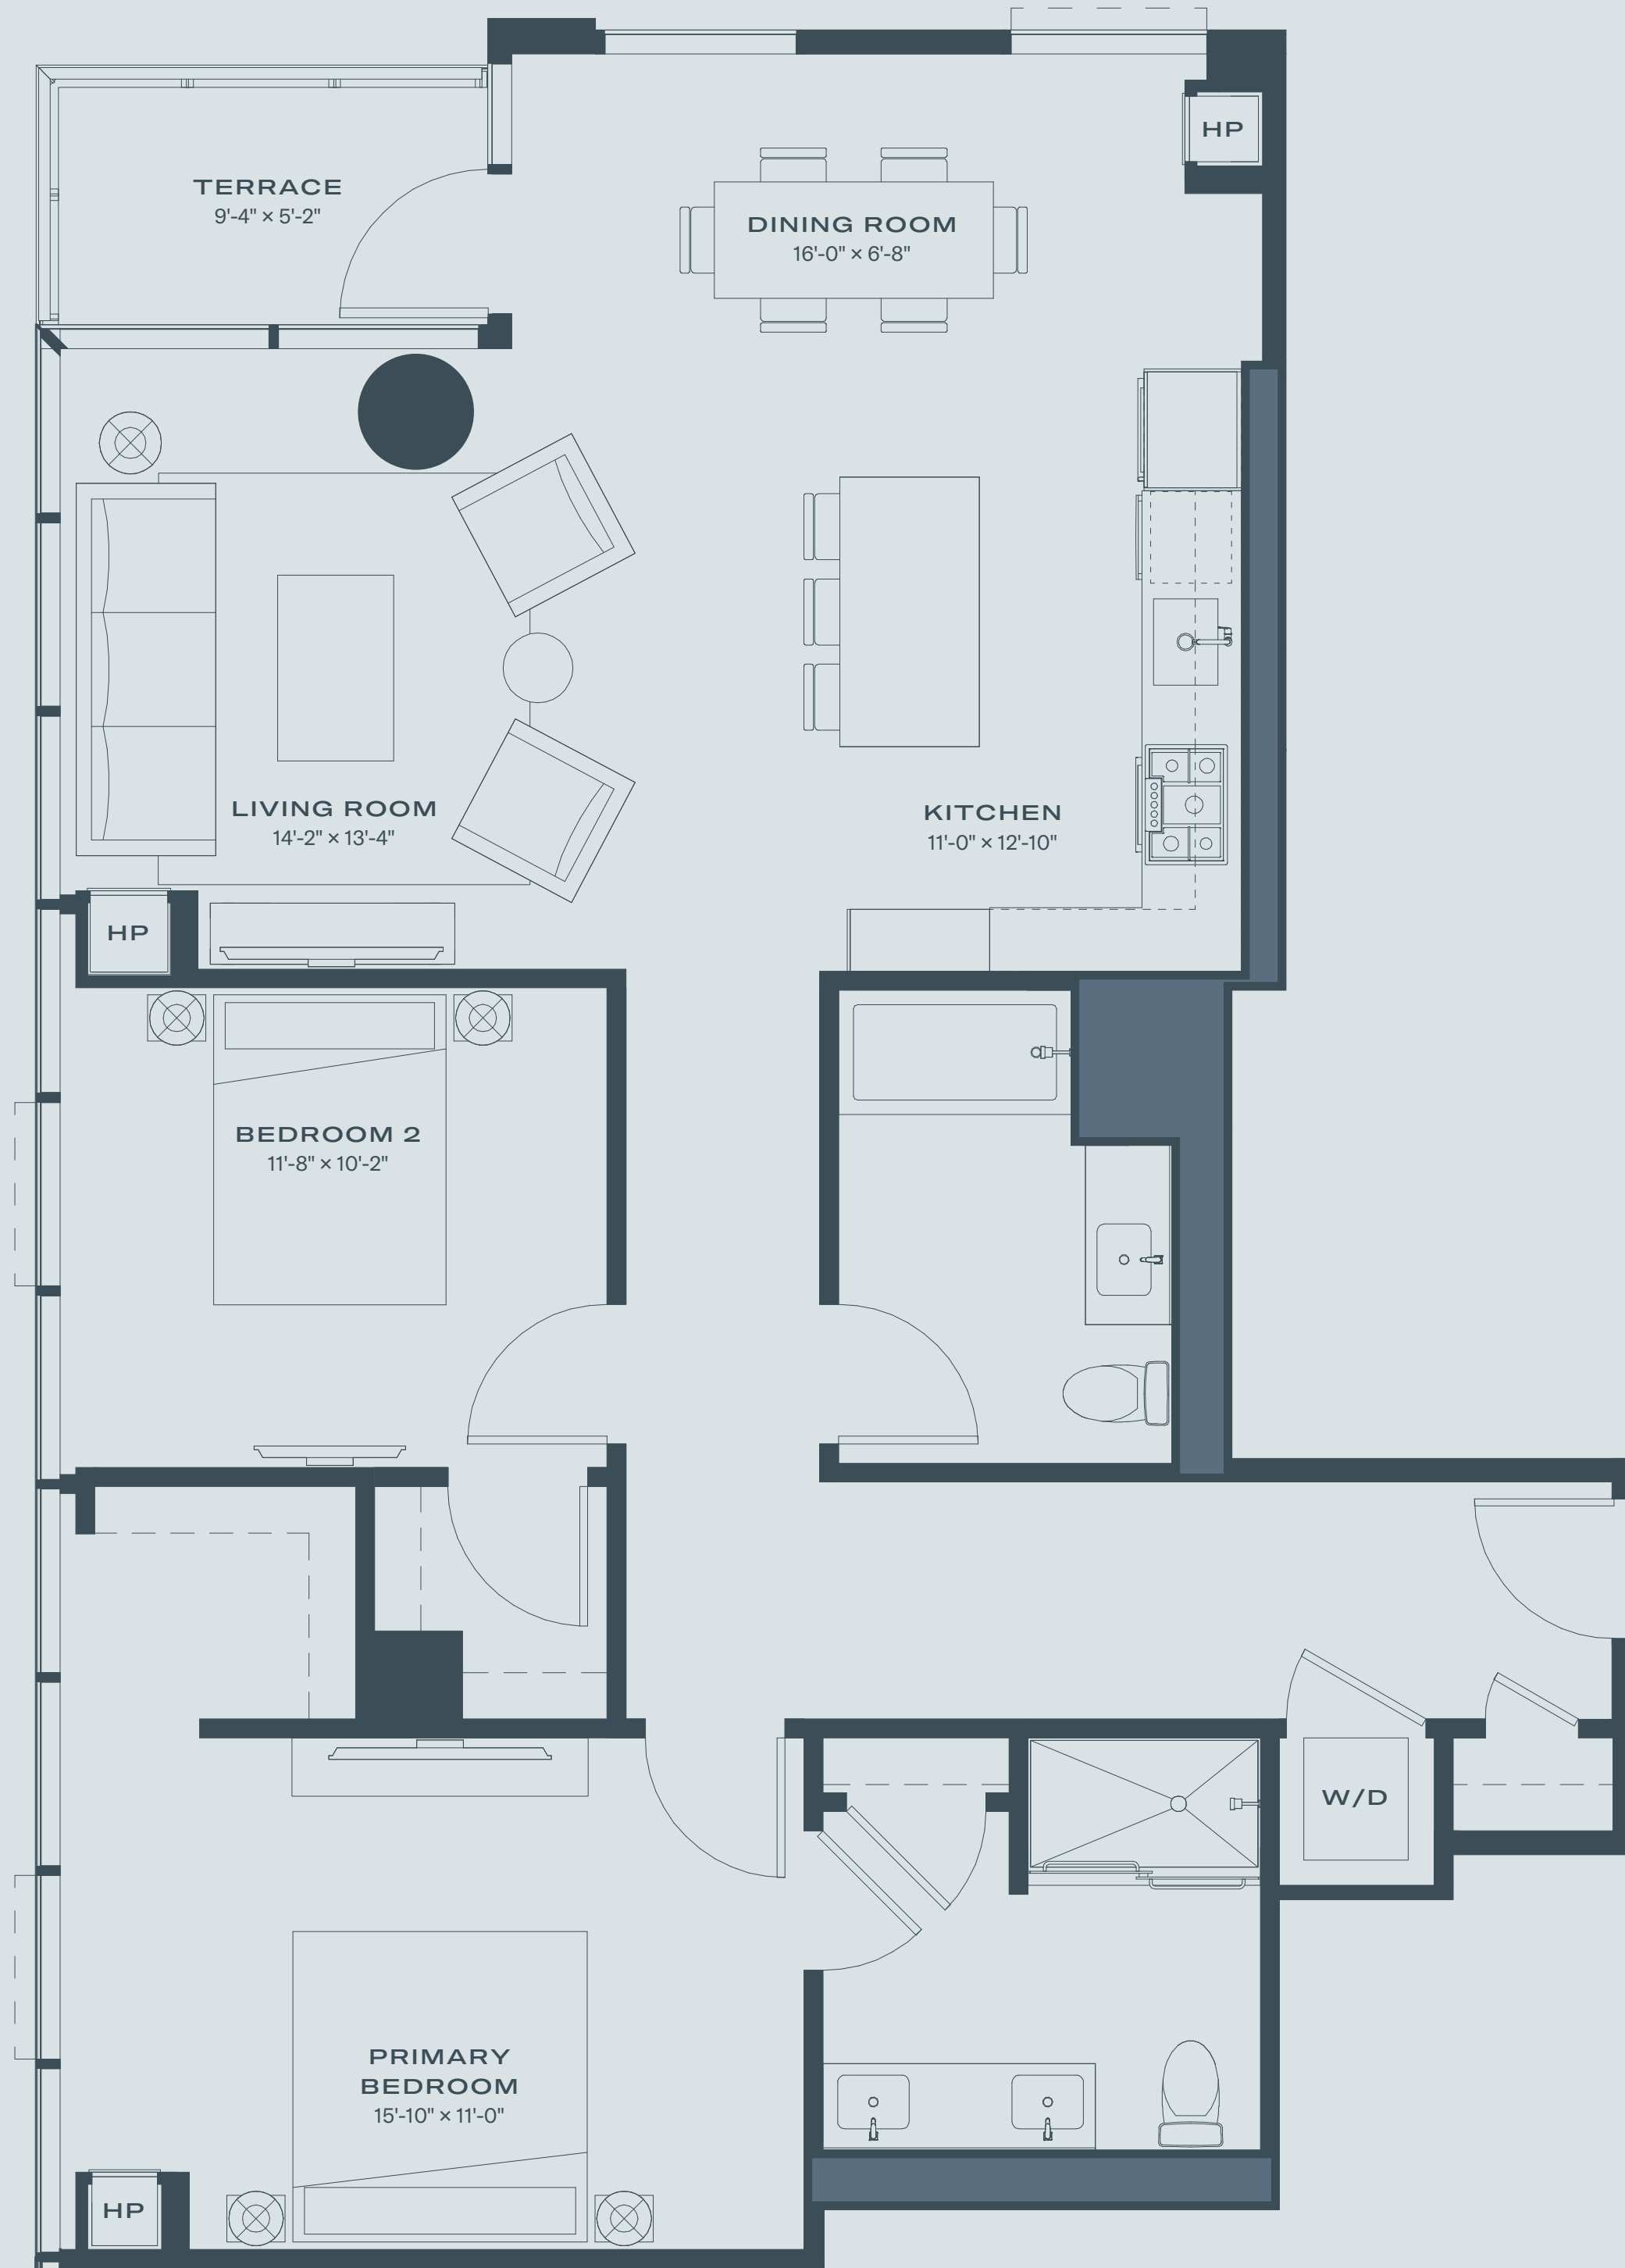

THE REED

SOUTHBANK

RESIDENCE 02 TYPE B

FL 23-36 / 1268 SF / 2 BED 2 BATH

Scale: 5/16" = 1'-0"