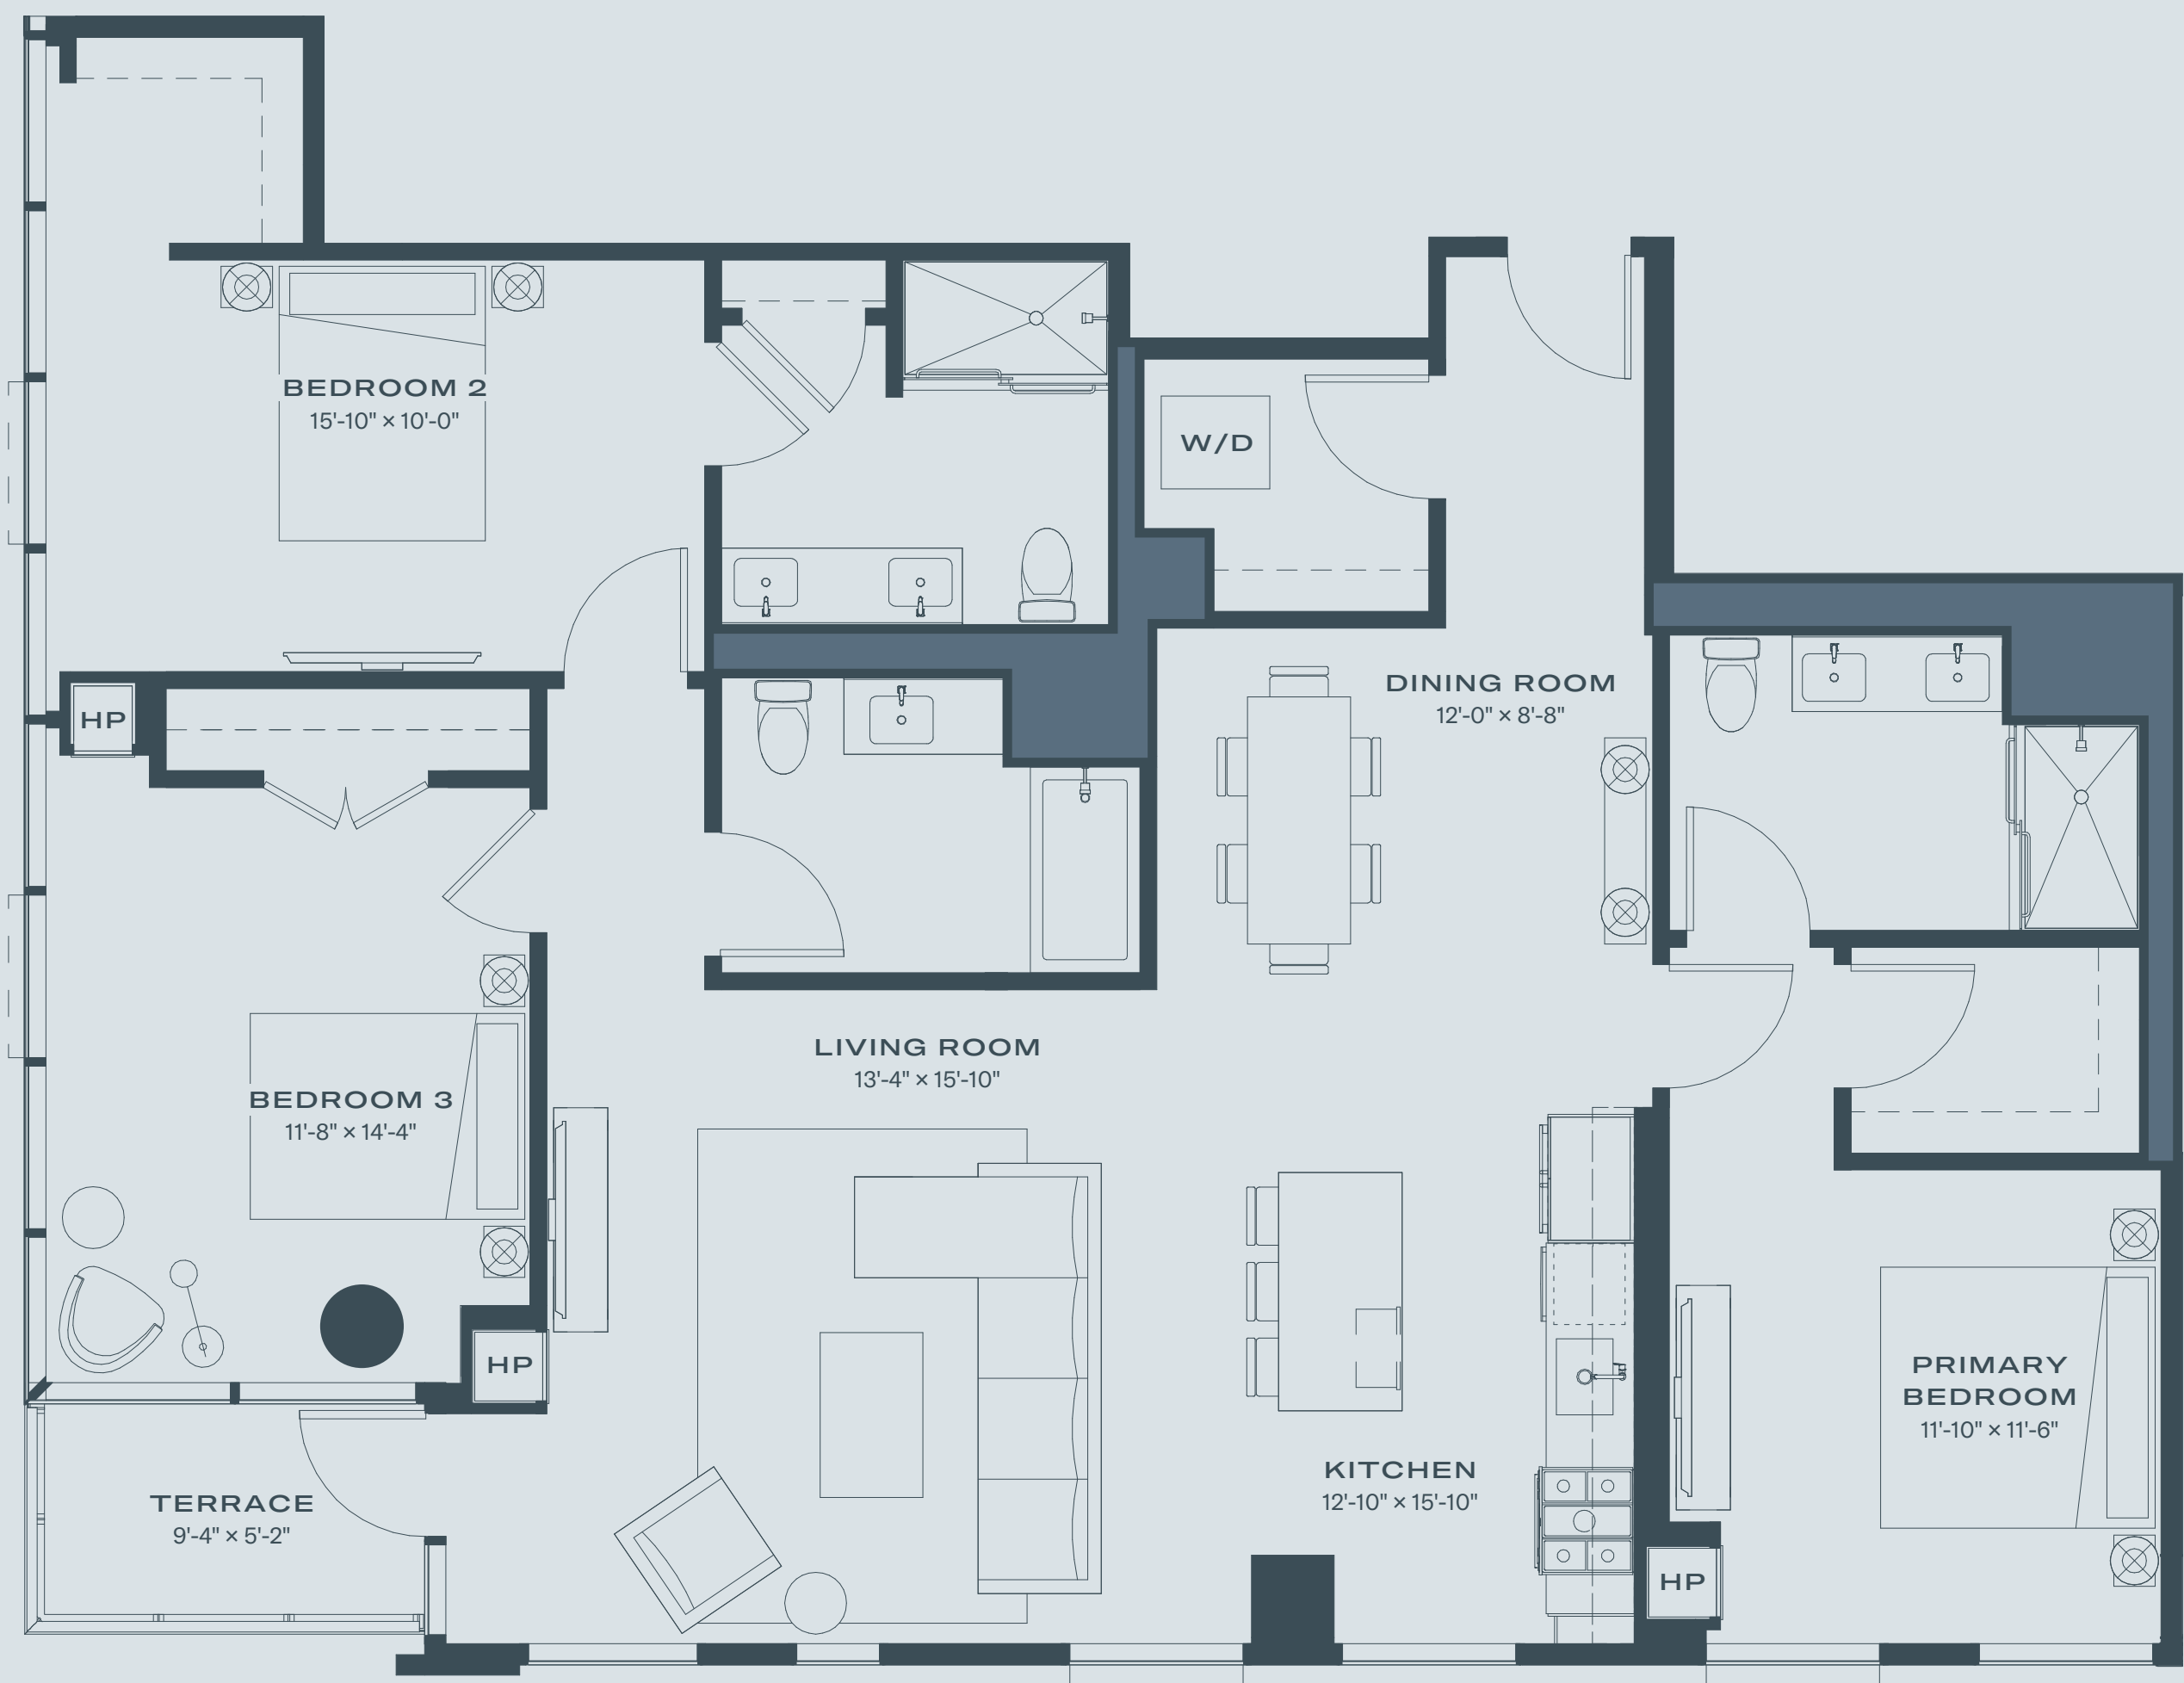

## SOUTHBANK

### RESIDENCE 01 TYPE B

FL 37-41 / 1659 SF / 3 BED 3 BATH

Scale: 1/4" = 1'-0"

0 1' 2'