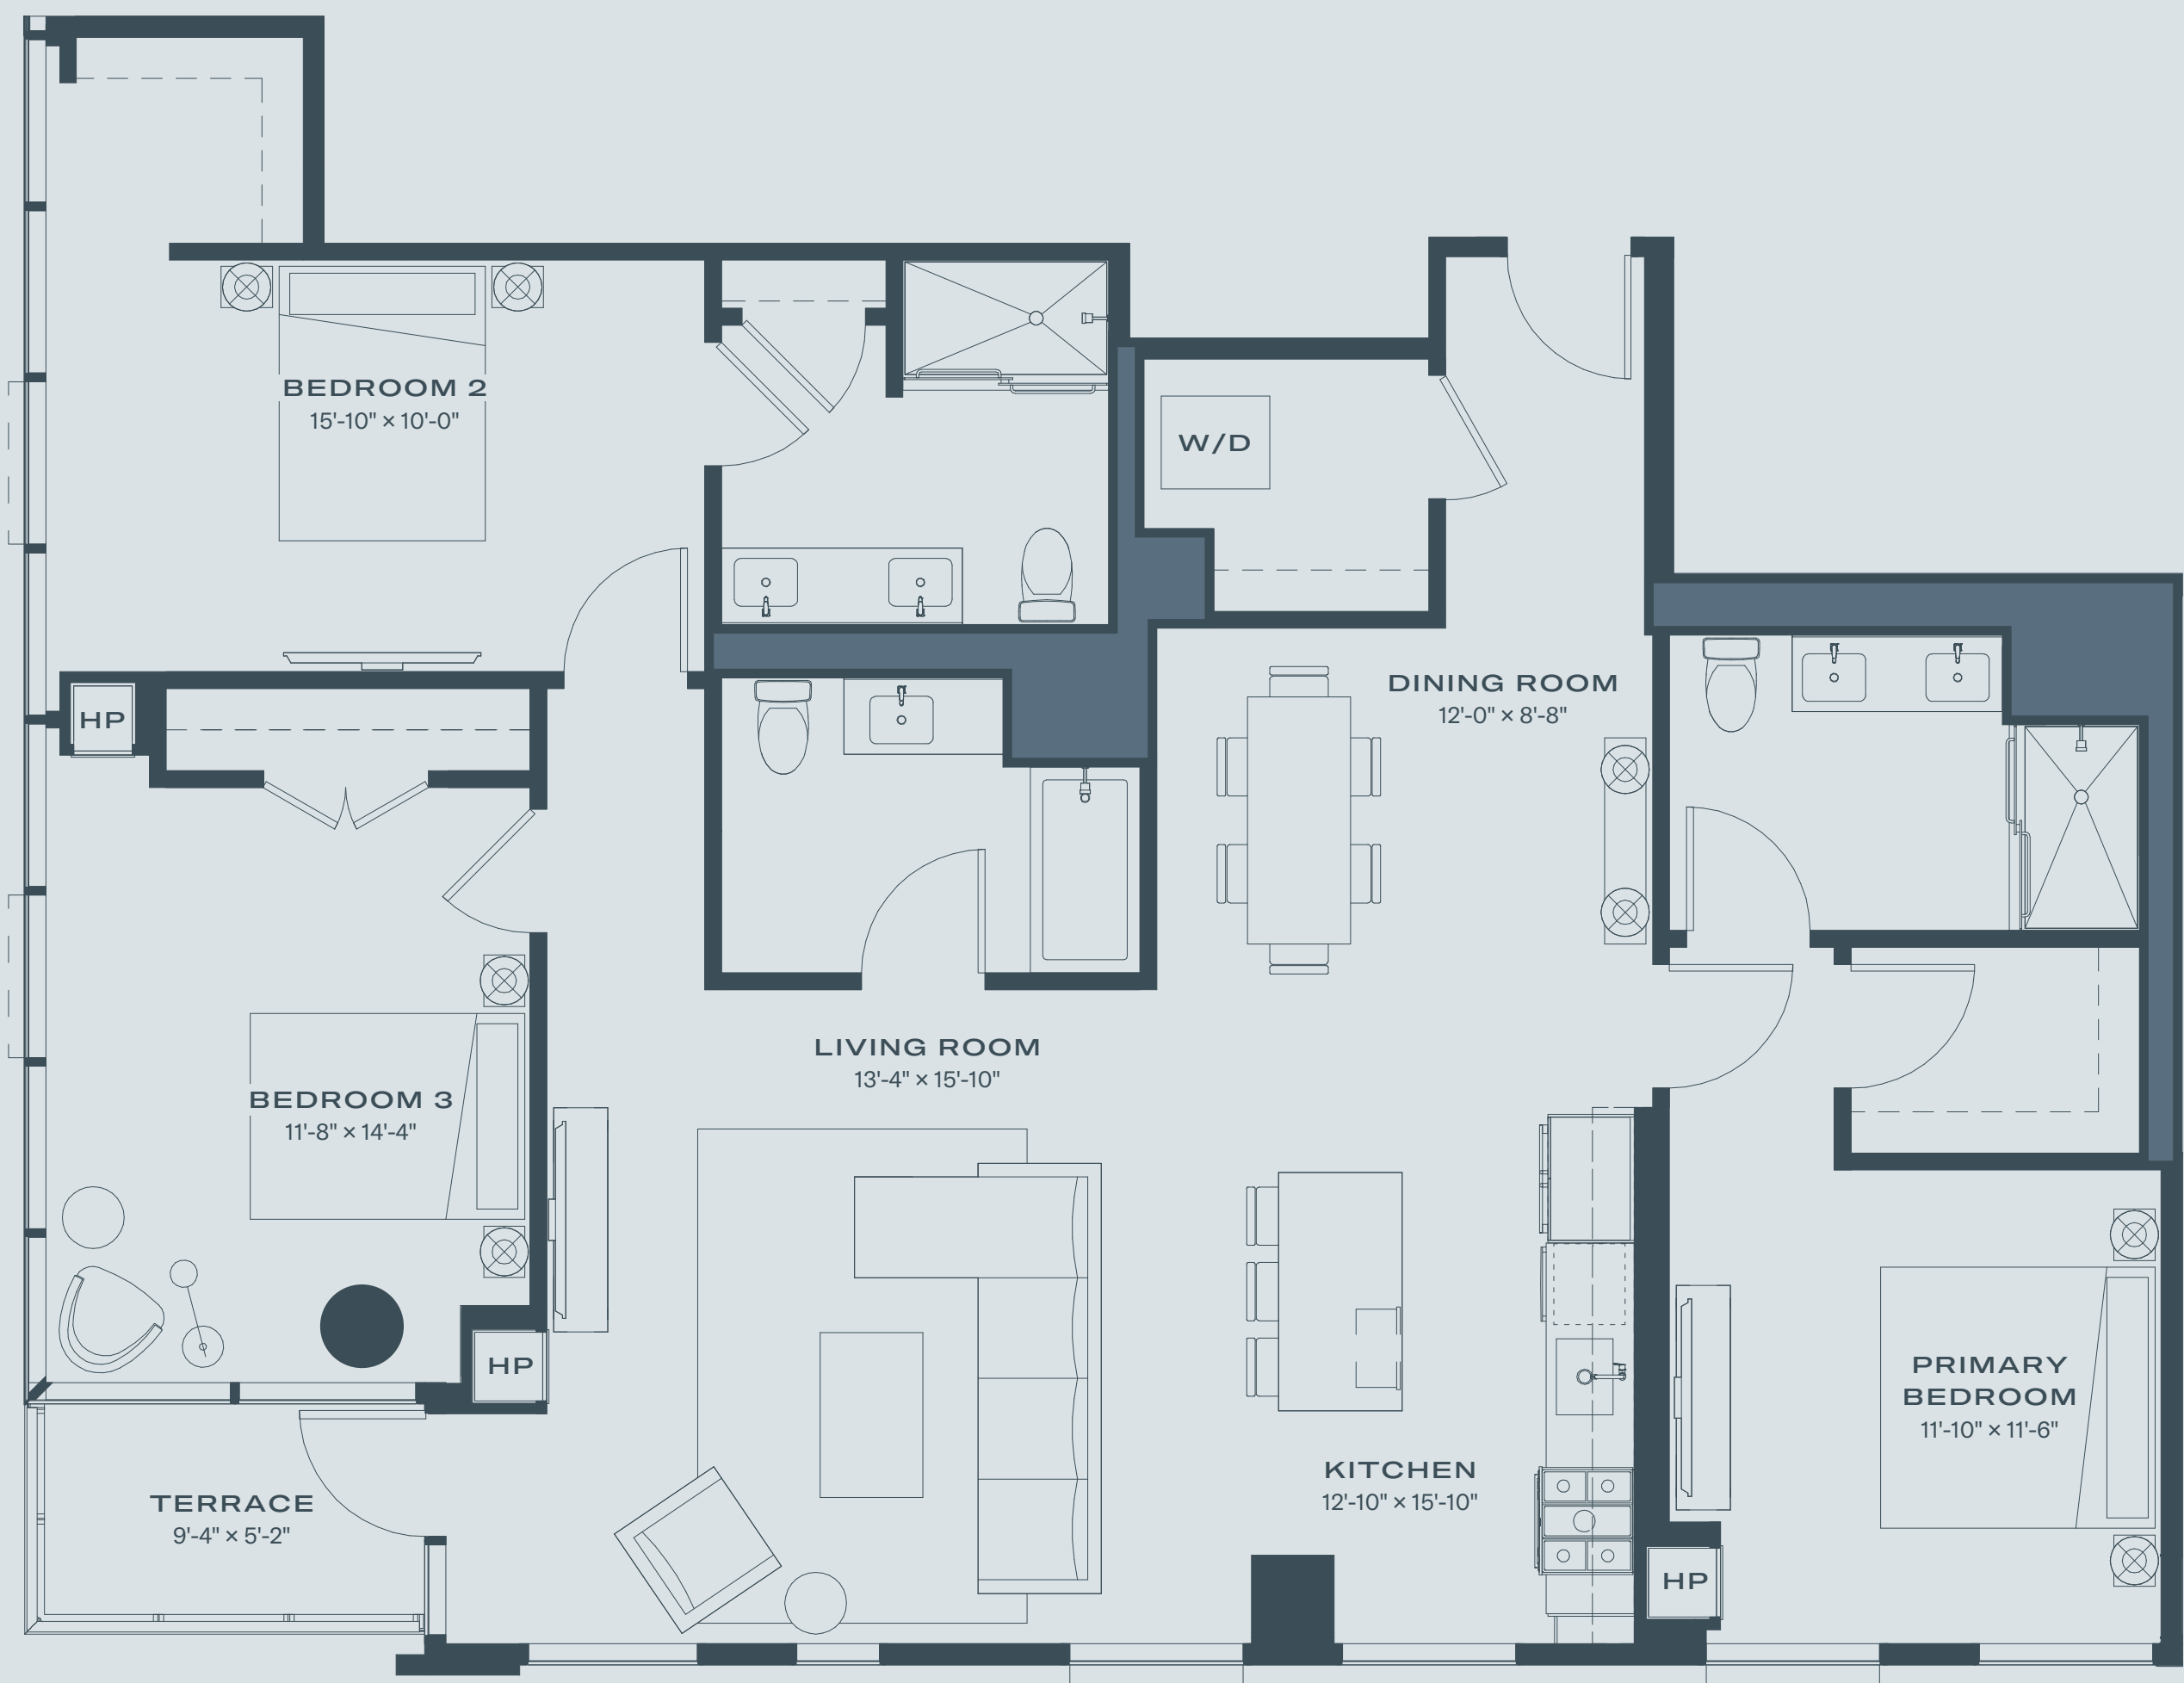

THE REED

SOUTHBANK

RESIDENCE 01
TYPE A

FL 37-41 / 1659 SF / 3 BED 3 BATH

Scale: 1/4" = 1'-0"

0 1' 2'