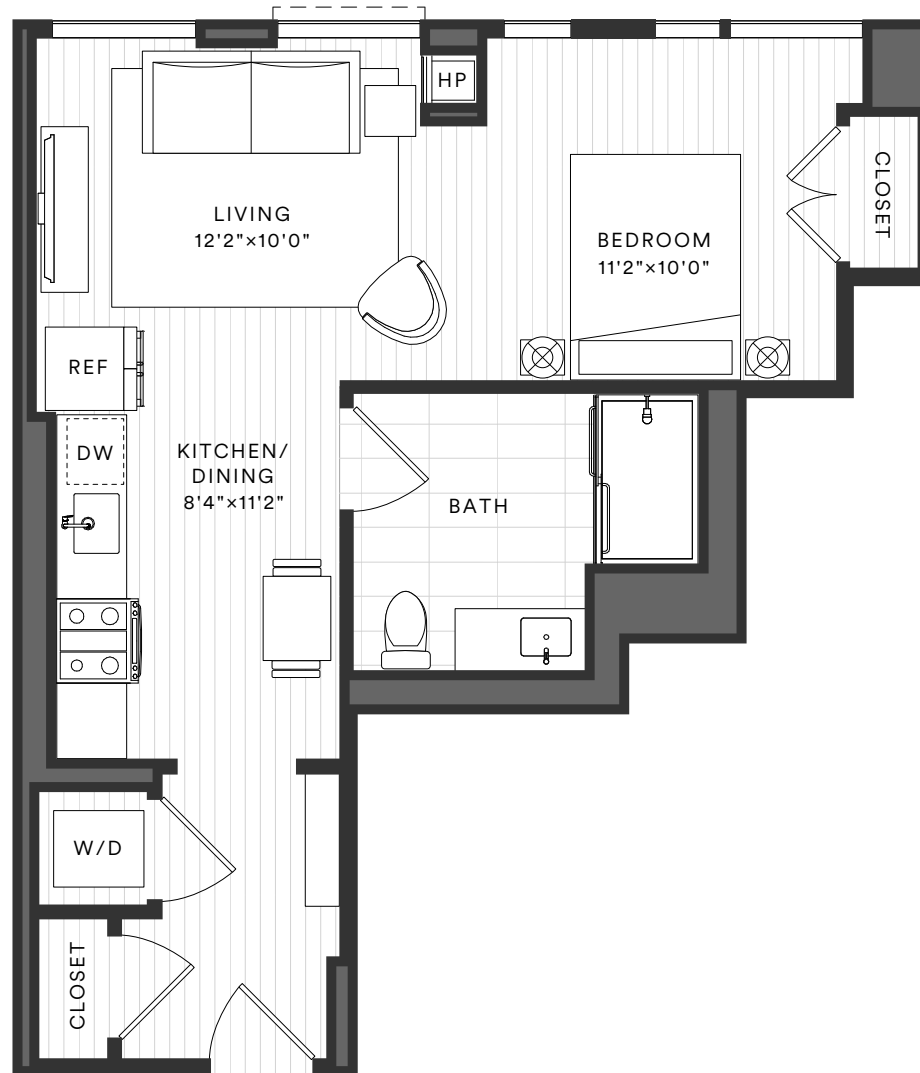

THE REED APARTMENTS

C3

FL 9-22 / Convertible 1 Bath / 583 SF

APARTMENT

DATE AVAILABLE

RENT

Units on floors 12, 17, and 22 have a bathtub in lieu of a shower.

234 W POLK ST CHICAGO IL 60607
312.827.2647 THEREEDAPTS.COM

Elevations and floor plans are artist's renderings and are shown for illustration purposes only. All square feet are approximate only.

Created by Lendlease Managed by BOZZUTO