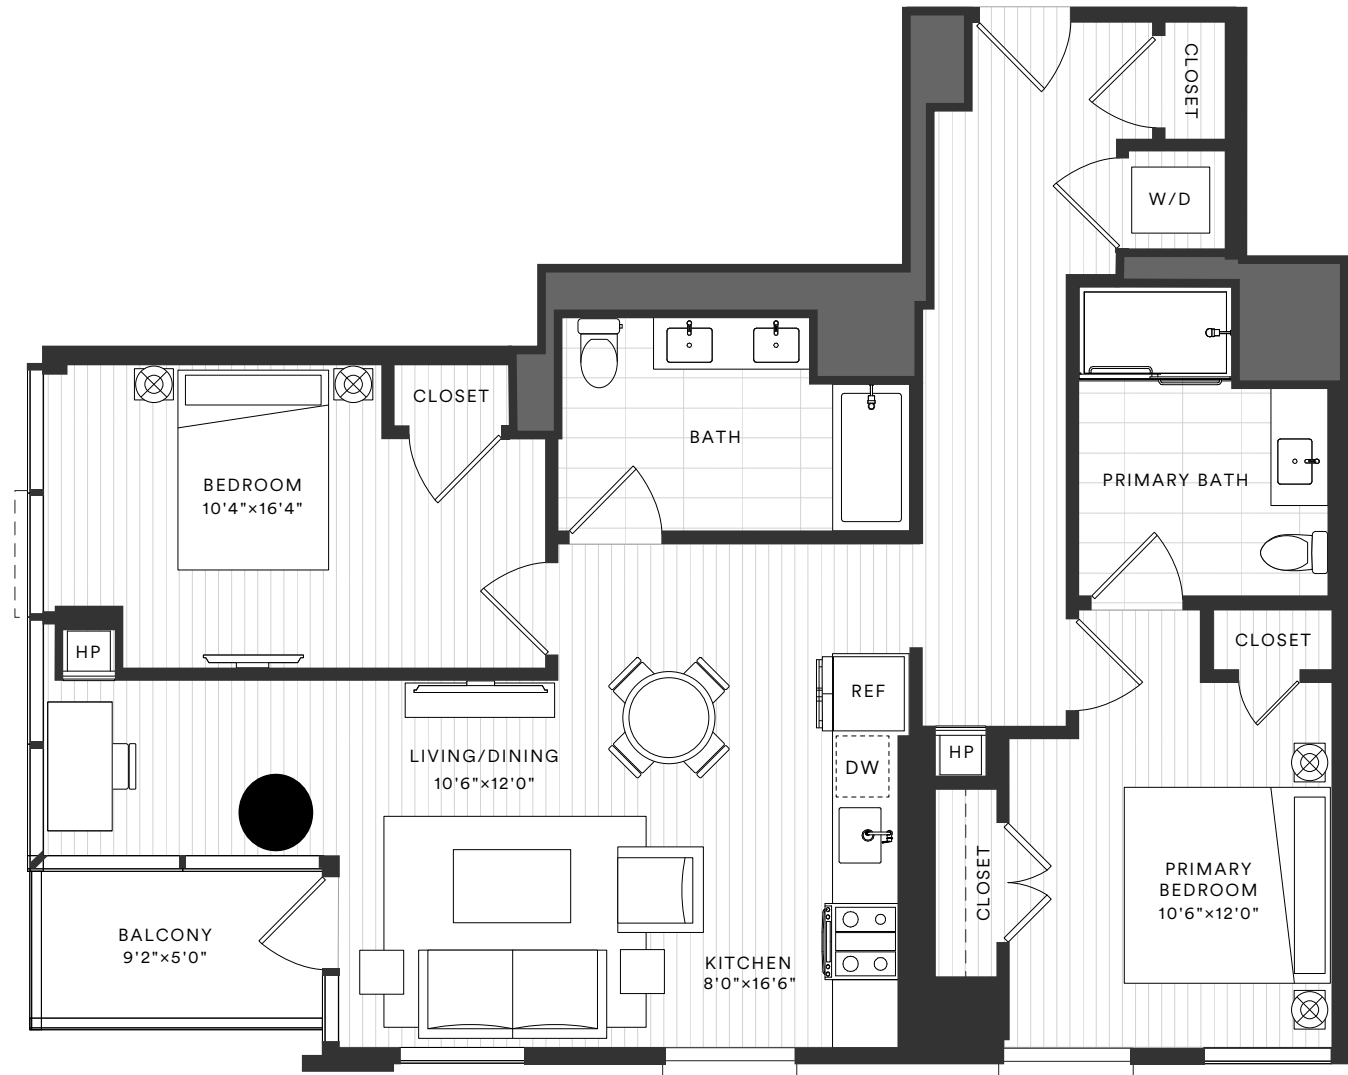

## 2B

FL 9-16 / 2 Bed 2 Bath / 1,100 SF

APARTMENT

DATE AVAILABLE

RENT

Units on floors 9 and 14 have a bathtub in lieu of a shower.

234 W POLK ST CHICAGO IL 60607  
312.827.2647 THEREEDAPTS.COM

Elevations and floor plans are artist's renderings and are shown for illustration purposes only. All square feet are approximate only.