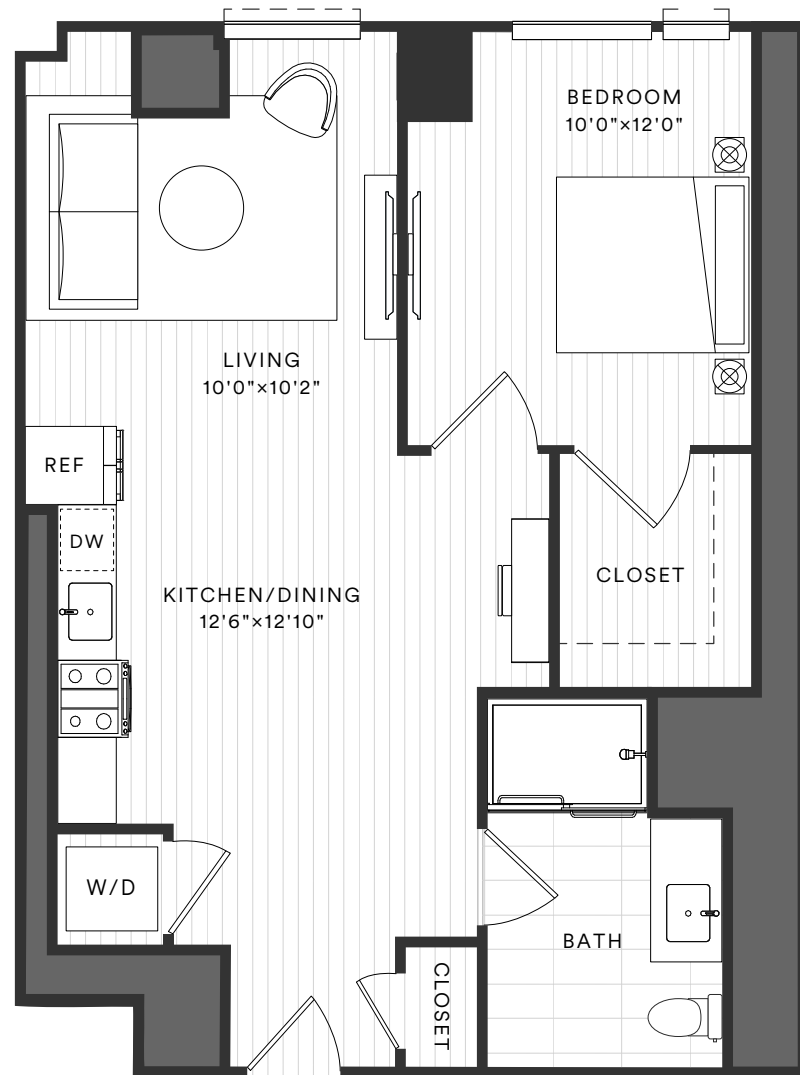

THE REED APARTMENTS

1B-1

FL 9-19 / 1 Bed 1 Bath / 705 SF

APARTMENT

DATE AVAILABLE

RENT

Units on floors 13 and 16 have a bathtub
in lieu of a shower.

234 W POLK ST CHICAGO IL 60607
312.827.2647 THEREEDAPTS.COM

Elevations and floor plans are artist's renderings and are shown
for illustration purposes only. All square feet are approximate only.

Created by **lendlease** Managed by **BOZZUTO**